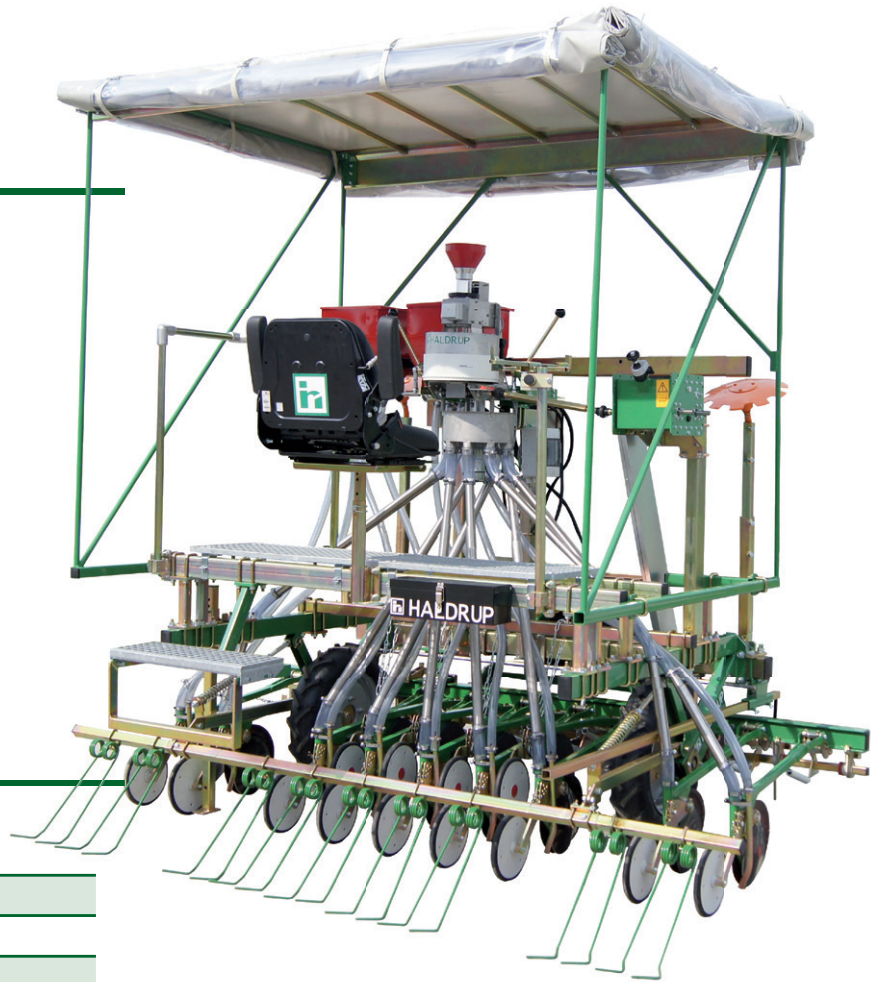

HALDRUP SB-25

Belt cone seeder

TECHNICAL DETAILS

Attachment	3-point hitch, tool carrier
Number of rows	from 2 up to 20
Row distance	from 9 cm
Track width	from 1250 m
Tyres	5.00 - 15
Belt cones	290 mm diameter 2 beltcones for two plots or additional fertilizer
Continuous seeding	appr. 20 kg
Micro granulate	Dosage in the row or between the row
Coulter system	
Shoe coulter	Amazone
Single disc coulter	HALDRUP IS-Schar Amazone RoTec
Double disc coulter	Lemken, Horsch
Dimensions: Length x Width x Height	from 1.9 m x from 1.8 m x from 1.8 m
Weight	from 450 kg
Options	Protection against sun Protection against wind & rain Control System with automatic seeding Cable control GPS-controlled Compressed air for fine seed or grass