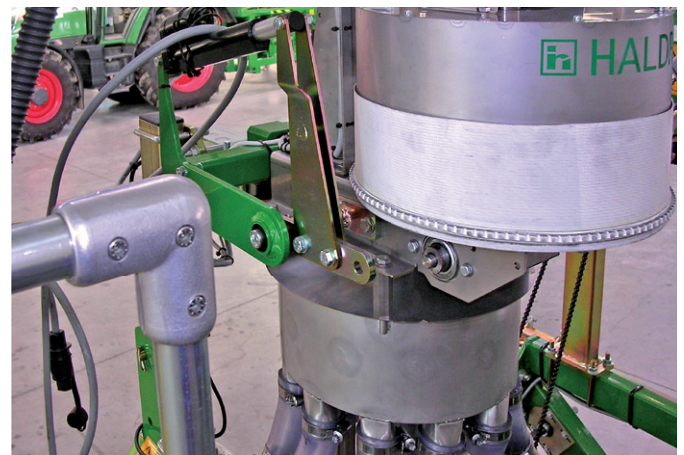

TECHNICAL DETAILS

Attachment	3-point hitch, tool carrier
Number of rows	from 2 up to 20
Row distance	from 9 cm
Track width	from 1250 m
Tyres	5.00 - 15
Belt cones	290 mm diameter 2 beltcones for two plots or additional fertilizer
Continuous seeding	appr. 20 kg
Micro granulate	Dosage in the row or between the row
Coulter system	
Shoe coulter	Amazone
Single disc coulter	HALDRUP IS-Schar Amazone RoTec
Double disc coulter	Lemken, Horsch
Dimensions: Length x Width x Height	from 1.9 m x from 1.8 m x from 1.8 m
Weight	from 450 kg
Options	Protection against sun Protection against wind & rain Control System with automatic seeding Cable control GPS-controlled Compressed air for fine seed or grass

Our seeders are customized. You have the possibility to configure the seeder like you want it to be, so it fits exactly to your specific needs. We have several options we can propose and if still, your needs are not met, we are happy discussing with you about your solutions.